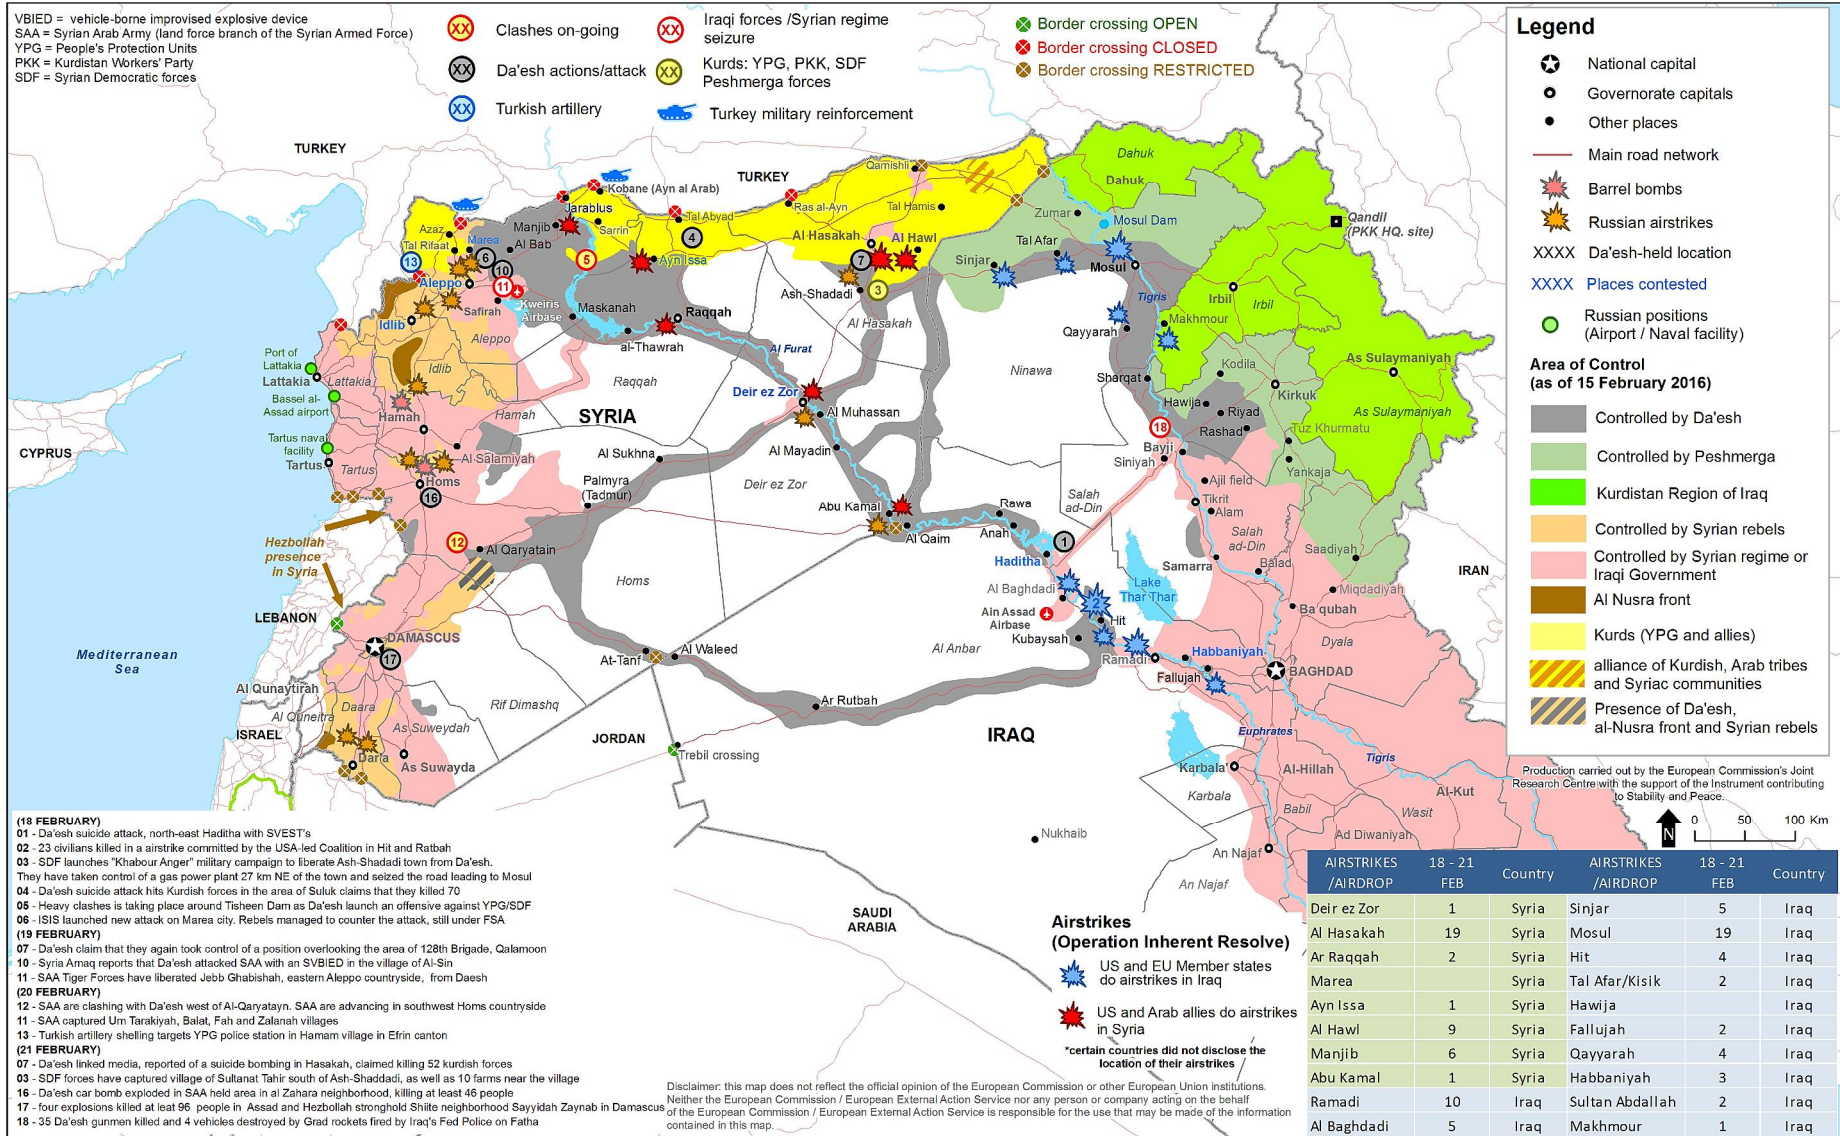

Da'esh in Syria and Iraq Map

from 18/02/2016 to 21/02/2016

Map ID: 2457
 Production Date: 22 February 2016
 Map Catalogue: <http://global-atlas.jrc.ec.europa.eu/>

Source data: ESRI, <http://www.bbc.com/>, infowar1, ISW, UN-OCHA, [www.centcom.mil.](http://www.centcom.mil/), IUCA analysis, liveuamap.com

© European Commission, 2016. Reproduction is permitted provided the source is acknowledged.
 Map created by JRC, Map Scale 1:4,500,000 for A3 printing size